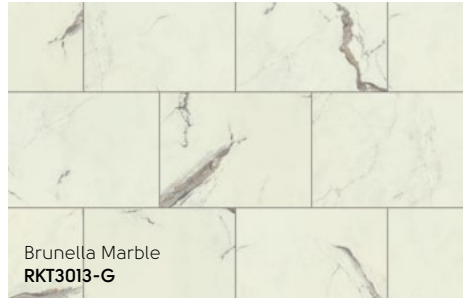

*Looking for more
inspiration?*

Flip the page to see the
story behind the designs.