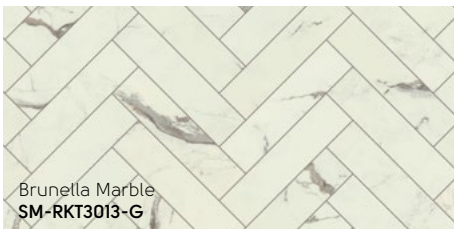

Behind the Design

Palazzo Marble SM-RKT3012-G

Palazzo Marble
RKT3012-G

Palazzo Marble
SM-RKT3012-G

Brunella Marble
RKT3013-G

Brunella Marble
SM-RKT3013-G

InteGrout™

Color-coordinated InteGrout™ is seamlessly attached to all Korlok Stones, with the exception of our stenciled designs (see page 15).