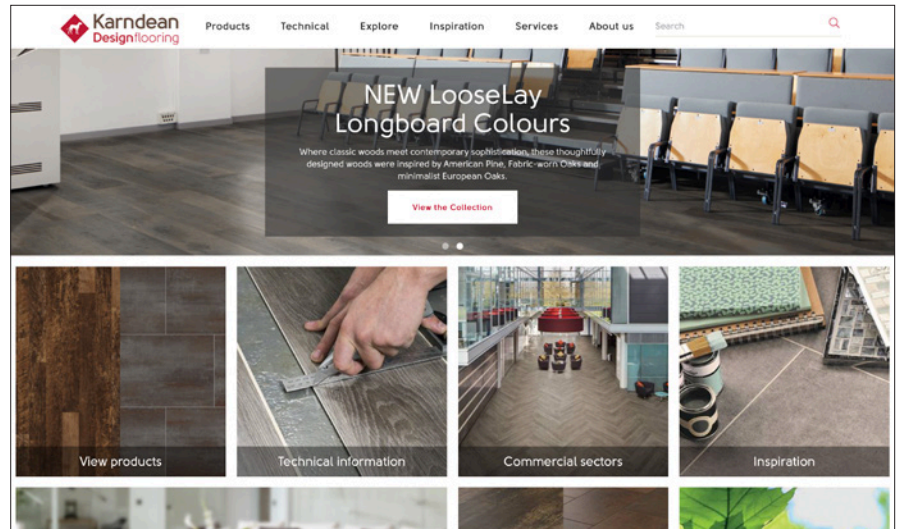

karndean.com/commercialtechdata

Feeling inspired?

We have a variety of tools available to help you achieve the look you desire for your project:

Commercial website

Our dedicated commercial website is the best resource to finding more information about our products, installation instructions and commercial services available to you.

karndean.com/commercial

Commercial Floorstyle

Check out our interactive room viewer, Floorstyle. Play around with different floor designs, laying patterns and design features using either our examples of typical commercial settings or upload a photo of a project you're currently working on to choose a floor to suit.