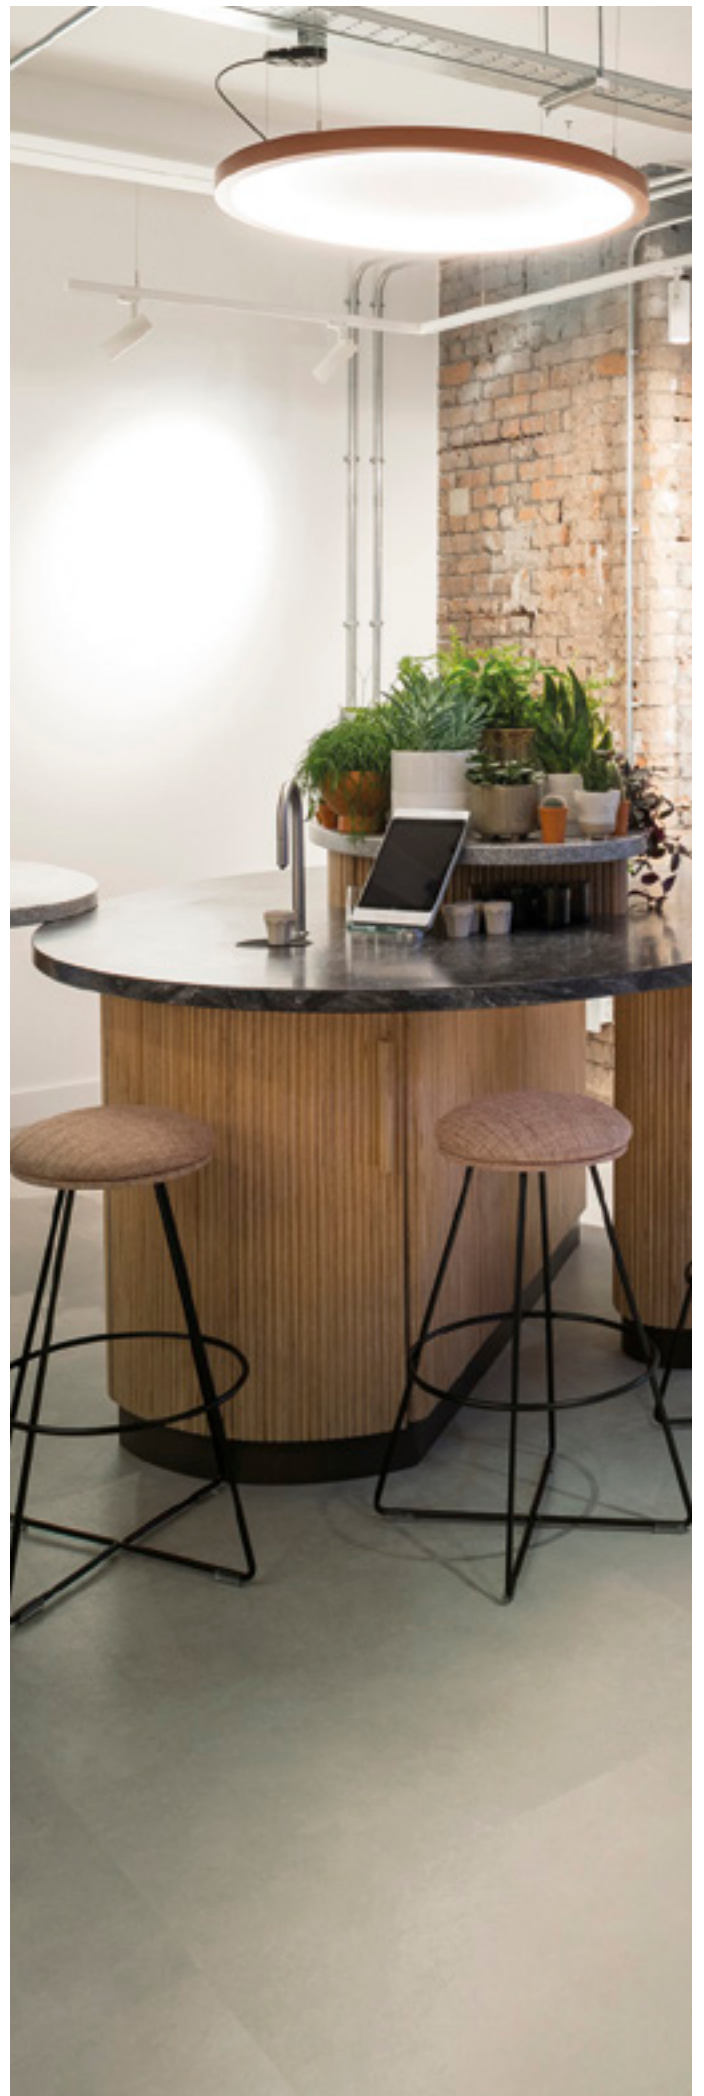

The subtle texture and delicate flowery grain of Warm Brushed Oak brings a comfortable natural character to activity zones on the lower floor and on the staircase where it serves to balance the bold black balustrade. Installing the large sized planks (56" x 9") in a straight laying pattern has emphasised the clean elegance of the oak design and achieved a reassuringly calm biophilic vibe.

In other areas the pale creamy-grey tones of Quebec, inspired by a sample of light natural slate and finished with a polished concrete style emboss, has created a gentle blank canvas. The generous 1 m x 1 m tile format amplifies Quebec's streamlining effect and a sense of spaciousness, allowing visitors to give most (but not all) of their attention to the interactive displays.

Darren added: "Sustainability is at the heart of Material Source Studio. We follow the reuse, reduce, recycle methodology and a part of that is selecting flooring products which will stand the test of time in terms of their durability, but also enduring style.

"We hope to positively impact every person that walks through our door. We can do that by providing them with an environment that is considered in every sense. This extends from the walls and the furniture to the floors, with all elements working harmoniously to promote a positive, healthy atmosphere."