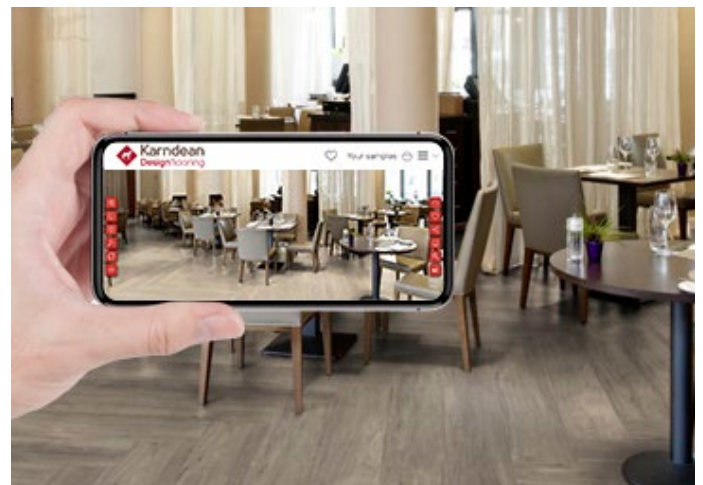

Feeling inspired?

We have a variety of tools available to help you achieve the look you desire for your project:

Commercial website

Our dedicated commercial website is the best resource to finding more information about our products, installation instructions and commercial services available to you.

karndean.com/commercial

Commercial Floorstyle

Check out our interactive room viewer, Floorstyle. Play around with different floor designs, laying patterns and design features using either our examples of typical commercial settings or upload a photo of a project you're currently working on to choose a floor to suit.

karndean.com/commercialfloorstyle

Keep up to date with us:

Follow our boards on Pinterest [karndeanCAN](https://www.pinterest.com/karndeanCAN)

Follow us on Instagram [karndean_canada](https://www.instagram.com/karndean_canada)