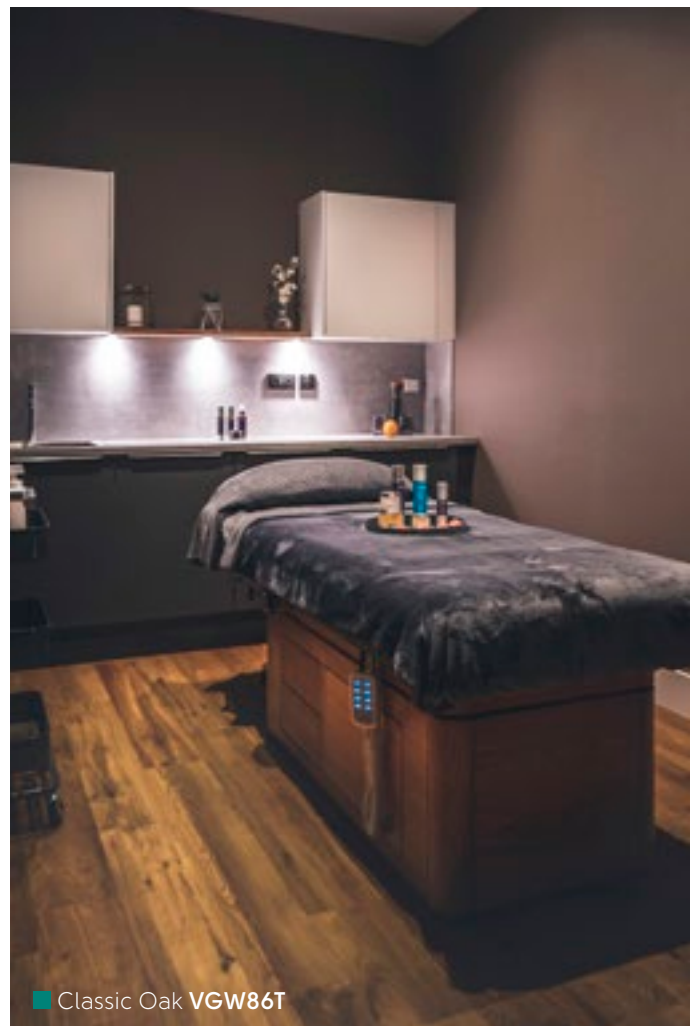

The look

The Signature Spa offers a relaxing and tranquil atmosphere with a natural colour scheme in earthy tones of grey and brown, a clever mix of dimmable ambient and bright task lighting and a timeless warm oak design flooring.

Lorna explained: "Our goal is for each guest to leave the Signature Spa feeling revitalised. Using neutral tones, textures, comforting textiles and natural elements we have created a serene environment where guests can unwind."

"In a hygienic environment such as a treatment room where there is not a lot of scope for soft furnishings and bolder colours seem inappropriate, the rich mix of warm tones in the Van Gogh Classic Oak flooring allowed me to introduce warmth in a slightly unconventional manner whilst making the flooring a feature of the space."

"We knew we wanted a seamless transition between all the spaces and therefore opted to use the same flooring throughout. However, without thresholds or transition strips there was a lot of sound transfer via the gap between the doors and the floor. To overcome this we installed inset acoustic bars to the underside of our doors to get a better seal so now our guests can relax, forget the outside world and reflect in a warm, safe and peaceful environment."