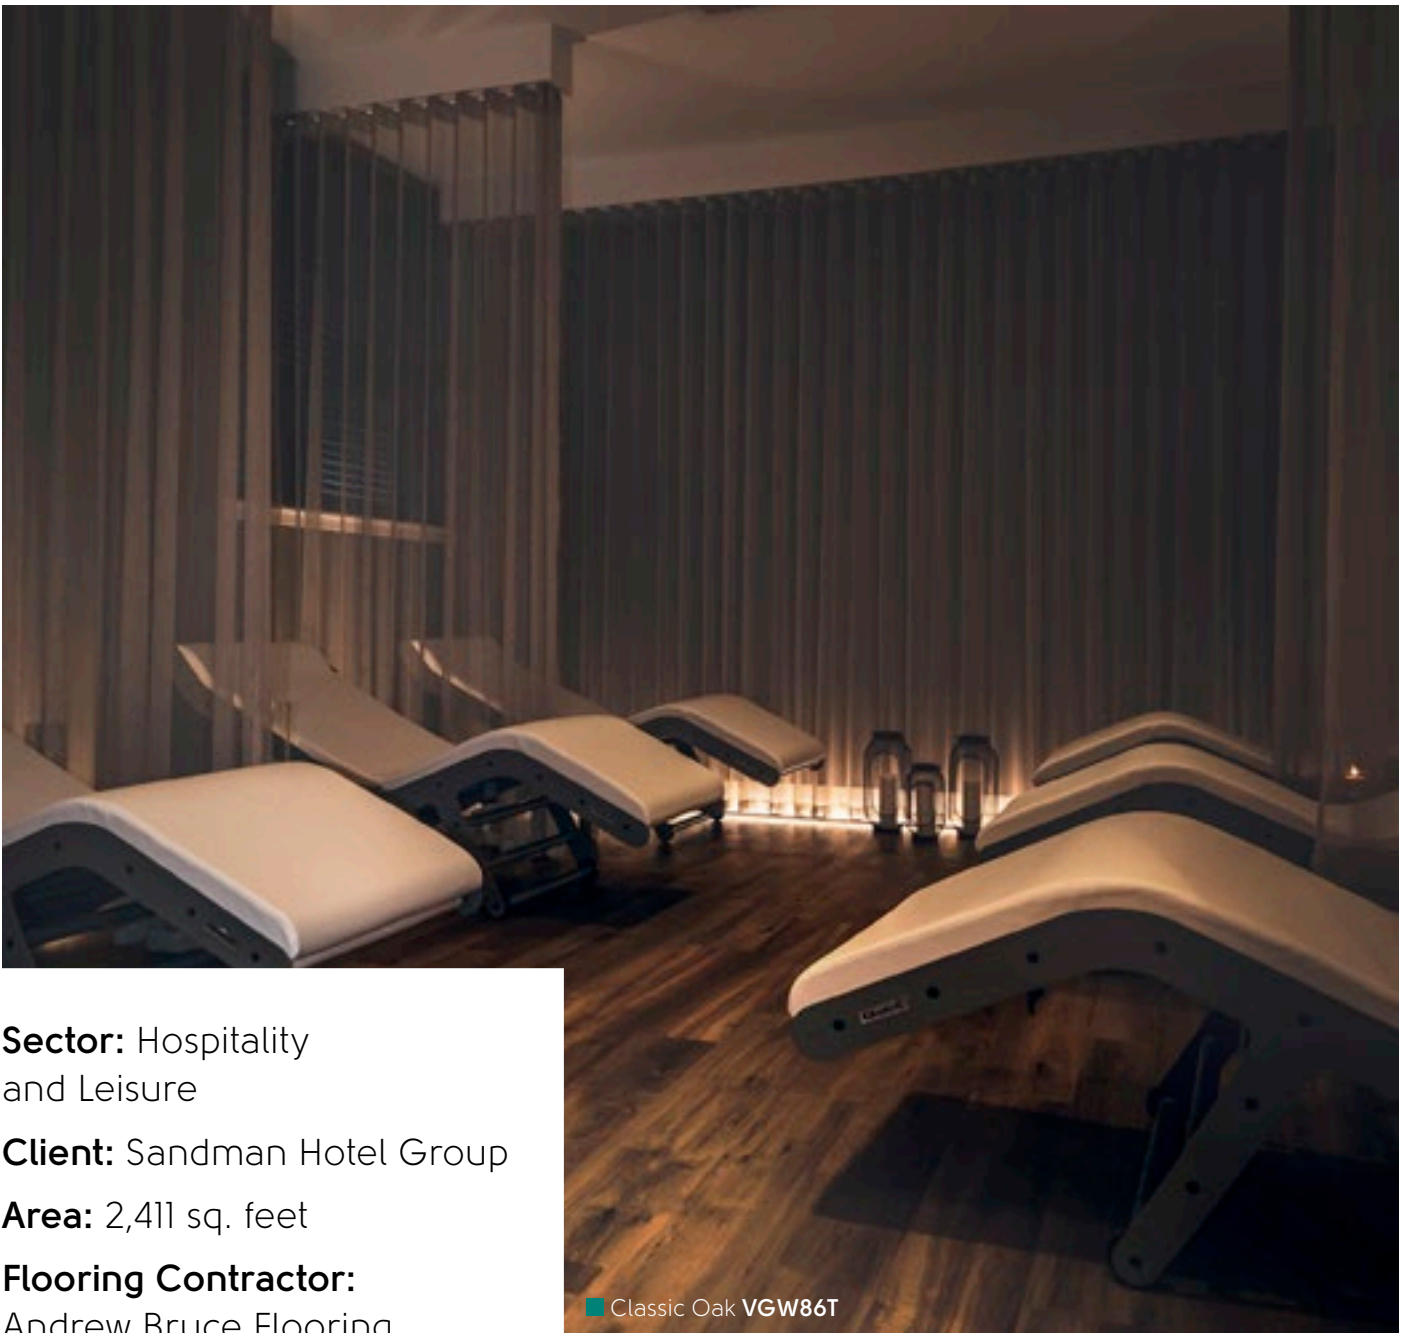

Karndean
Designflooring

Signature Spa

Hospitality & Leisure
case study

The brief

When Sandman Hotel Group's in-house team was tasked with designing a bold, luxurious hotel and spa in a former university building in the centre of Aberdeen they knew that the key would be to create an elegantly relaxed space inspired by the surrounding landscapes.

A quiet haven in the heart of the 'Granite City' attracting both leisure and business guests as well as local residents, the Signature Spa has been given a contemporary Scottish feel that reflects the spectacular local countryside as well as the architecture of the historic city.

The Signature Spa offers an oasis where guests can take time out from the increasingly hectic pace of life and recharge. The design aims to help guests feel refreshed by supporting a sense of wellbeing and features a calming colour scheme, biophilic elements, flexible lighting and a close attention to the impact of sound.

The look

The Signature Spa offers a relaxing and tranquil atmosphere with a natural colour scheme in earthy tones of grey and brown, a clever mix of dimmable ambient and bright task lighting and a timeless warm oak design flooring.