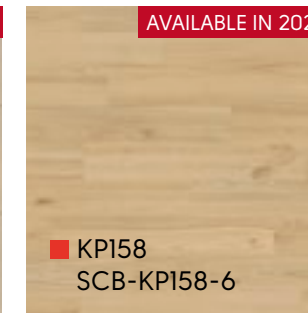

IN CTRL

Technology is seamlessly integrated with everyday life, allowing us to remain connected in the ways we choose – or to tune out the noise entirely. A constant presence, technology remains sleek and unobtrusive in form, each new iteration more refined than the last. In our homes, the influence translates to an “optimization” of the space, where every design choice is intentional, favoring fine-tuned function and understated luxury over excess and indulgence. The elegant minimalism is an exercise in control, creating a sense of order when life, and the world at large, can be loud and chaotic.

CONFIDENCE | ASSUREDNESS | PURPOSE

■ Lago Quartzite LM49 | AKT-LM49

Design Principles

- Minimalist
- Sleek styling
- Smooth textures
- Clean lines

Emotional Benefits

- Space to focus
- Minimize distraction

Flooring Styles

- Clean and neutral
- Minimal variation