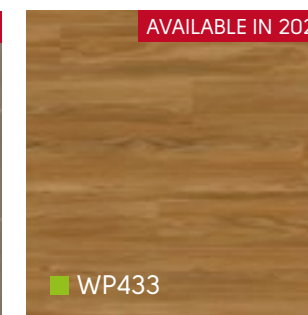

IN CTRL

Technology is seamlessly integrated with everyday life, allowing us to remain connected in the ways we choose – or to tune out the noise entirely. A constant presence, technology remains sleek and unobtrusive in form, each new iteration more refined than the last. In our homes, the influence translates to an “optimization” of the space, where every design choice is intentional, favoring fine-tuned function and understated luxury over excess and indulgence. The elegant minimalism is an exercise in control, creating a sense of order when life, and the world at large, can be loud and chaotic.

CONFIDENCE | ASSUREDNESS | PURPOSE

■ Lago Quartzite LM49 | AKT-LM49

Design Principles

- Minimalist
- Sleek styling
- Smooth textures
- Clean lines

Emotional Benefits

- Space to focus
- Minimize distraction

Flooring Styles

- Clean and neutral
- Minimal variation