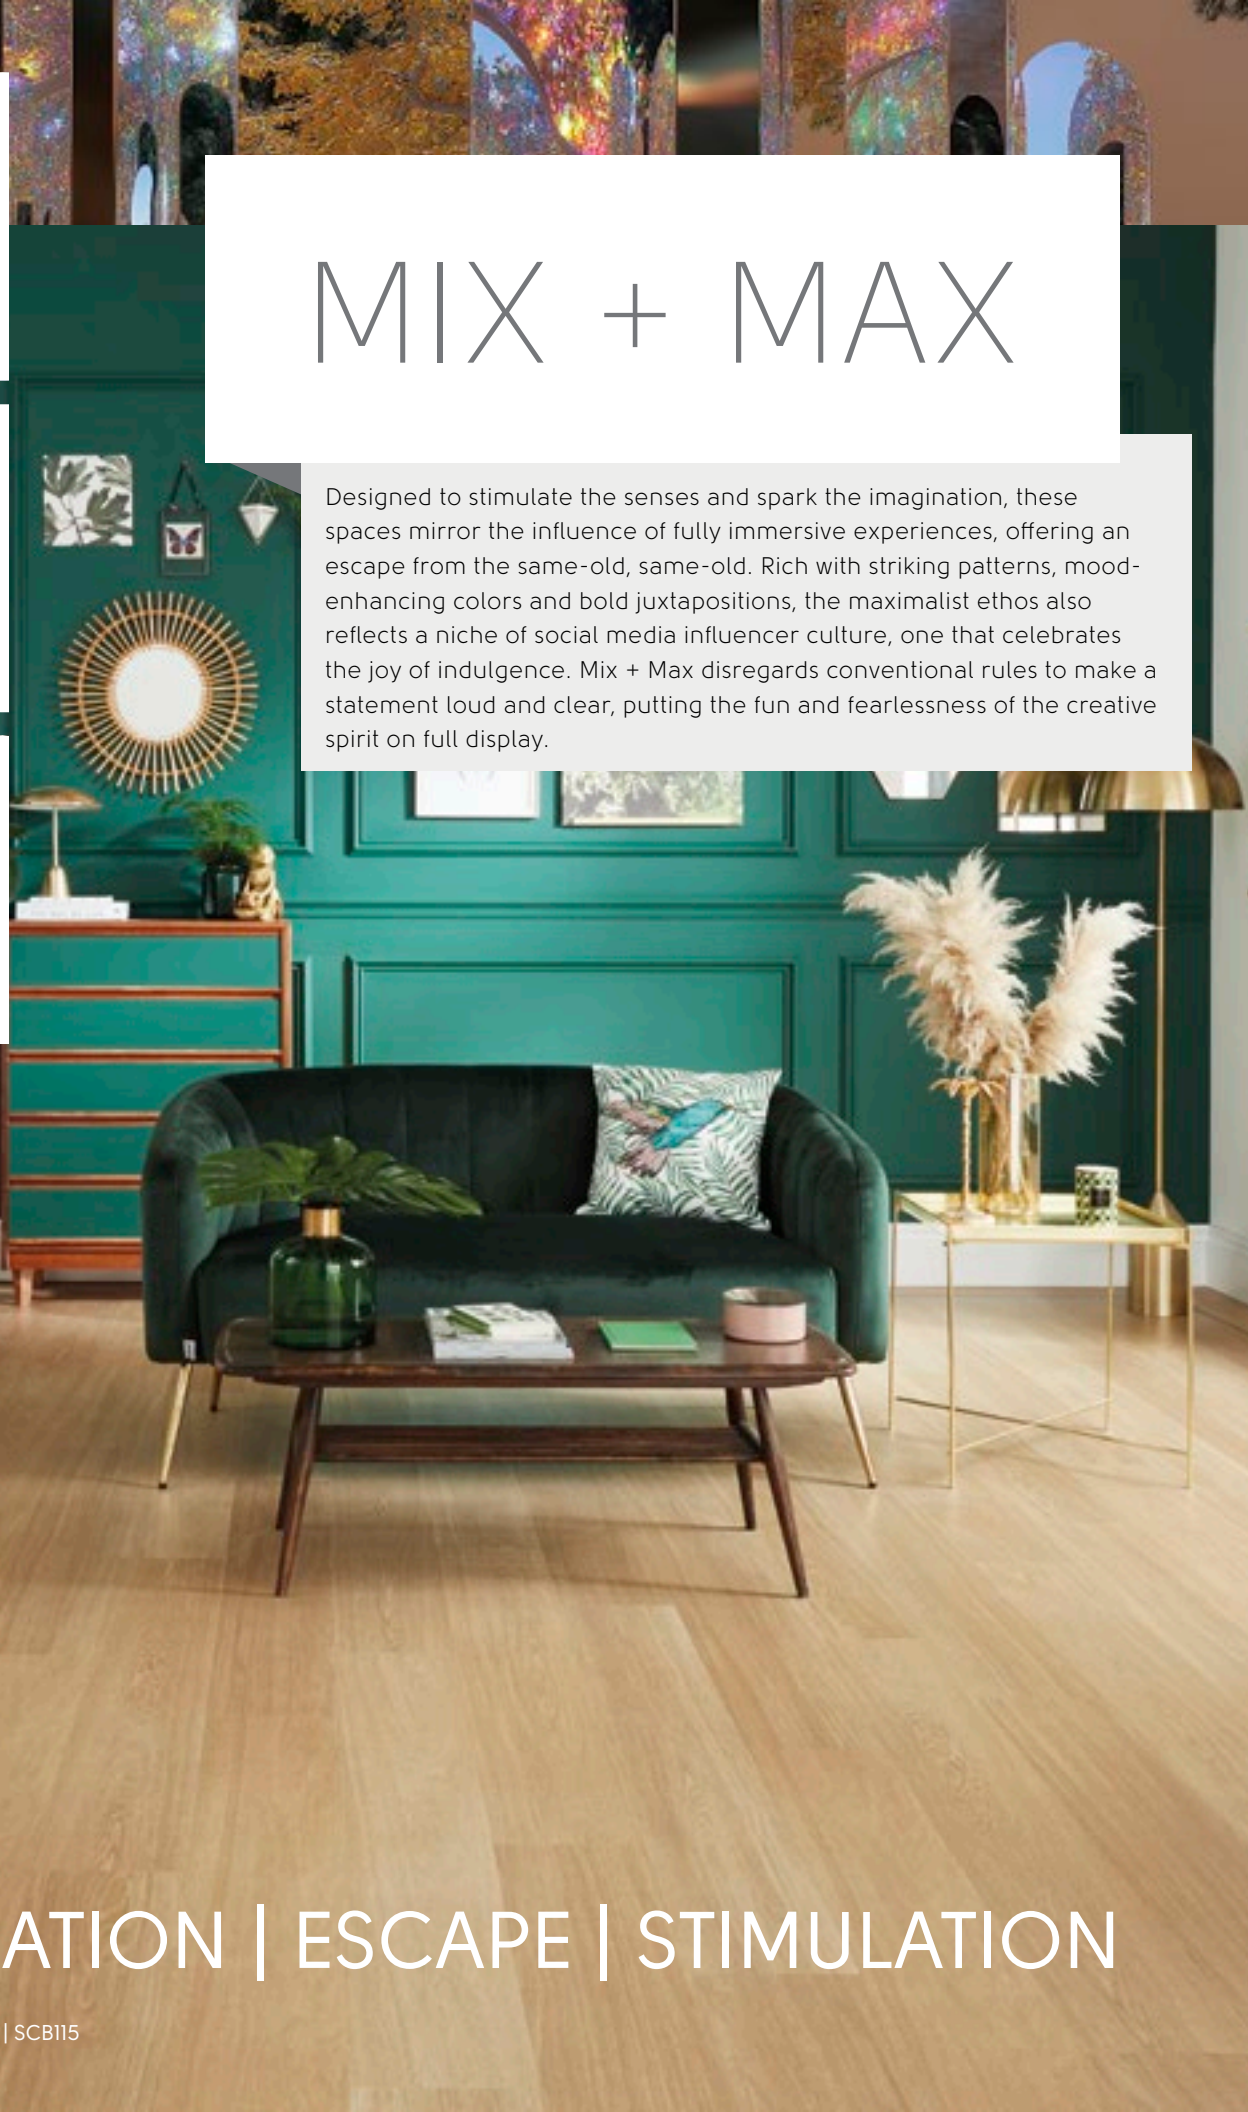

MIX + MAX

Designed to stimulate the senses and spark the imagination, these spaces mirror the influence of fully immersive experiences, offering an escape from the same-old, same-old. Rich with striking patterns, mood-enhancing colors and bold juxtapositions, the maximalist ethos also reflects a niche of social media influencer culture, one that celebrates the joy of indulgence. Mix + Max disregards conventional rules to make a statement loud and clear, putting the fun and fearlessness of the creative spirit on full display.