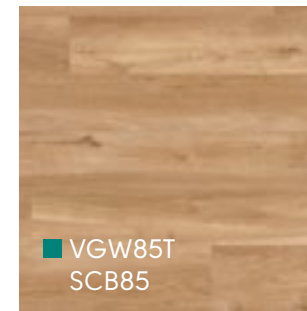

INSPIRATION | ESCAPE | STIMULATION

■ Natural Prime Oak VGW115T | SCB115

Design Principles

- Maximalist
- Vibrant colors
- Bold patterns

Emotional Benefits

- Inspire joy
- Enhance mood
- Stimulate imagination