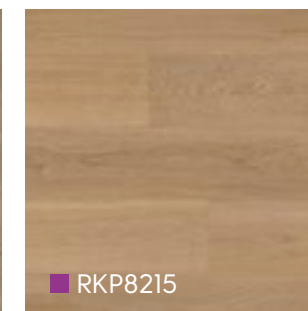

PRANA

In yoga, prana refers to breath, a life-sustaining force. Just as breathing exercises bring a sense of calm and relaxation, our homes are where we retreat to decompress from everyday deadlines and to-do lists. They're where we continually return for renewal, physically and mentally. In a larger sense, they offer comfort, stability and balance against the jarring emotional toll of the world's crises and conflicts, allowing us to maintain a healthy equilibrium by providing familiar spaces filled with joy, love and simple reminders of what matters most.

BALANCE | COMFORT | RENEWAL

■ Sabbia Ceppo LM44 | AKT-LM44