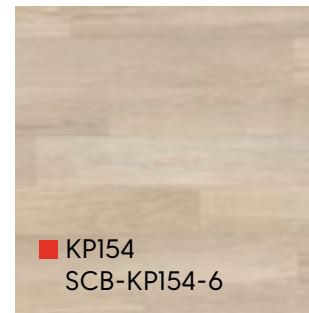

IN CTRL

Technology is seamlessly integrated with everyday life, allowing us to remain connected in the ways we choose – or to tune out the noise entirely. A constant presence, technology remains sleek and unobtrusive in form, each new iteration more refined than the last. In our homes, the influence translates to an “optimization” of the space, where every design choice is intentional, favoring fine-tuned function and understated luxury over excess and indulgence. The elegant minimalism is an exercise in control, creating a sense of order when life, and the world at large, can be loud and chaotic.

CONFIDENCE | ASSUREDNESS | PURPOSE

■ Lago Quartzite LM49 | AKT-LM49

Design Principles

- Minimalist
- Sleek styling
- Smooth textures
- Clean lines

Emotional Benefits

- Space to focus
- Minimize distraction

Flooring Styles

- Clean and neutral
- Minimal variation