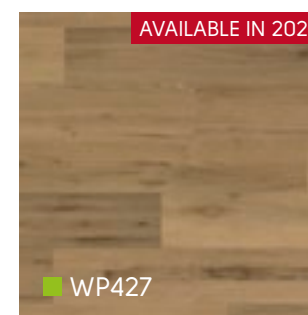

IN CTRL

Technology is seamlessly integrated with everyday life, allowing us to remain connected in the ways we choose – or to tune out the noise entirely. A constant presence, technology remains sleek and unobtrusive in form, each new iteration more refined than the last. In our homes, the influence translates to an “optimization” of the space, where every design choice is intentional, favoring fine-tuned function and understated luxury over excess and indulgence. The elegant minimalism is an exercise in control, creating a sense of order when life, and the world at large, can be loud and chaotic.

CONFIDENCE | ASSUREDNESS | PURPOSE

■ Lago Quartzite LM49 | AKT-LM49

Design Principles

- Minimalist
- Sleek styling
- Smooth textures
- Clean lines

Emotional Benefits

- Space to focus
- Minimize distraction

Flooring Styles

- Clean and neutral
- Minimal variation