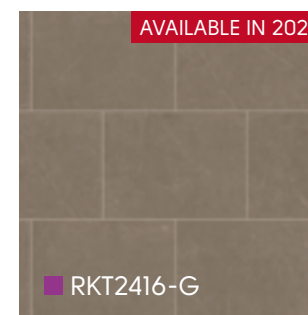

IN CTRL

Technology is seamlessly integrated with everyday life, allowing us to remain connected in the ways we choose – or to tune out the noise entirely. A constant presence, technology remains sleek and unobtrusive in form, each new iteration more refined than the last. In our homes, the influence translates to an “optimization” of the space, where every design choice is intentional, favoring fine-tuned function and understated luxury over excess and indulgence. The elegant minimalism is an exercise in control, creating a sense of order when life, and the world at large, can be loud and chaotic.

CONFIDENCE | ASSUREDNESS | PURPOSE

■ Lago Quartzite LM49 | AKT-LM49

Design Principles

- Minimalist
- Sleek styling
- Smooth textures
- Clean lines

Emotional Benefits

- Space to focus
- Minimize distraction

Flooring Styles

- Clean and neutral
- Minimal variation