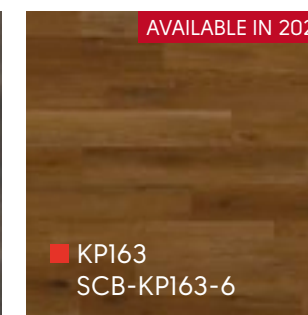

IN CTRL

Technology is seamlessly integrated with everyday life, allowing us to remain connected in the ways we choose – or to tune out the noise entirely. A constant presence, technology remains sleek and unobtrusive in form, each new iteration more refined than the last. In our homes, the influence translates to an “optimization” of the space, where every design choice is intentional, favoring fine-tuned function and understated luxury over excess and indulgence. The elegant minimalism is an exercise in control, creating a sense of order when life, and the world at large, can be loud and chaotic.

CONFIDENCE | ASSUREDNESS | PURPOSE

■ Lago Quartzite LM49 | AKT-LM49

Design Principles

- Minimalist
- Sleek styling
- Smooth textures
- Clean lines

Emotional Benefits

- Space to focus
- Minimize distraction

Flooring Styles

- Clean and neutral
- Minimal variation