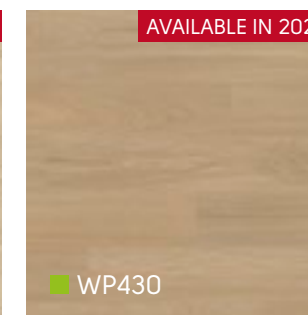

IN CTRL

Technology is seamlessly integrated with everyday life, allowing us to remain connected in the ways we choose – or to tune out the noise entirely. A constant presence, technology remains sleek and unobtrusive in form, each new iteration more refined than the last. In our homes, the influence translates to an “optimization” of the space, where every design choice is intentional, favoring fine-tuned function and understated luxury over excess and indulgence. The elegant minimalism is an exercise in control, creating a sense of order when life, and the world at large, can be loud and chaotic.

CONFIDENCE | ASSUREDNESS | PURPOSE

■ Lago Quartzite LM49 | AKT-LM49

Design Principles

- Minimalist
- Sleek styling
- Smooth textures
- Clean lines

Emotional Benefits

- Space to focus
- Minimize distraction

Flooring Styles

- Clean and neutral
- Minimal variation