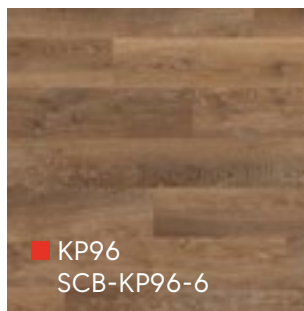

INSPIRATION | ESCAPE | STIMULATION

■ Natural Prime Oak VGW115T | SCB115

Design Principles

- Maximalist
- Vibrant colors
- Bold patterns

Emotional Benefits

- Inspire joy
- Enhance mood
- Stimulate imagination