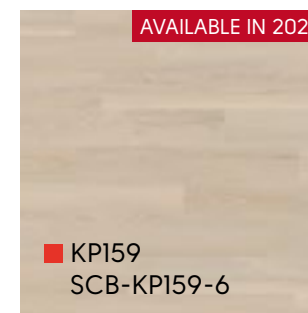

PRANA

In yoga, prana refers to breath, a life-sustaining force. Just as breathing exercises bring a sense of calm and relaxation, our homes are where we retreat to decompress from everyday deadlines and to-do lists. They're where we continually return for renewal, physically and mentally. In a larger sense, they offer comfort, stability and balance against the jarring emotional toll of the world's crises and conflicts, allowing us to maintain a healthy equilibrium by providing familiar spaces filled with joy, love and simple reminders of what matters most.

BALANCE | COMFORT | RENEWAL

■ Sabbia Ceppo LM44 | AKT-LM44