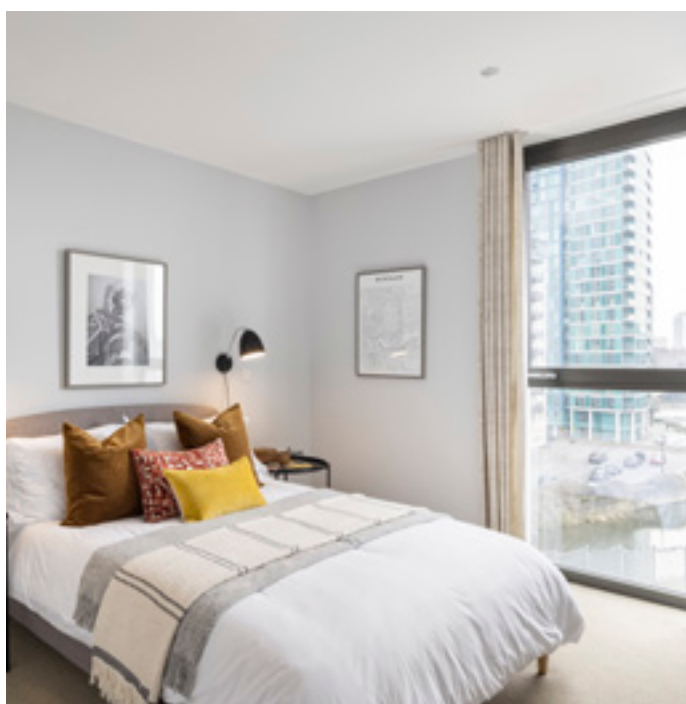

Sector: Residential

Client and designer: Lifestory Group

Flooring Contractor: Titan Interior Solutions Ltd

Photo credits: Matt Livey, Palladian Media

Area: 5000m²

THE CONCEPT

The contemporary exterior is complemented by a comfortable interior that offers a clean minimalist canvas on which residents can express their individuality. A soft natural colour scheme and wood design flooring are balanced by bolder industrial style elements for a relaxing atmosphere that provides a sanctuary from the hustle and bustle of life.

Product used:

Korlok | Texas White Ash **RKP8105**

THE LOOK

While floor to ceiling windows let natural light flood in and offer panoramic views, a neutral colour scheme creates a gently soothing space. Dark aluminium internal window frames, mid-grey kitchen units and black metallic elements provide a bolder contrast to the softer finishes.

Across the open plan kitchen and living rooms, the light tones and straight grain detailing of Texas White Ash from the Korlok range introduces a fresh biophilic element and a crisp, clean finish.

Bill said: "The Texas White Ash flooring effectively balances the darker features around the home, giving our customers a stylish look and durable hygienic surface. Being a multi-level residential development, the rigid core format conveniently provides good acoustic benefits without the need for further subfloor layers. The click-locking mechanism also meant that installation was quick and simple which helped us meet project deadlines.