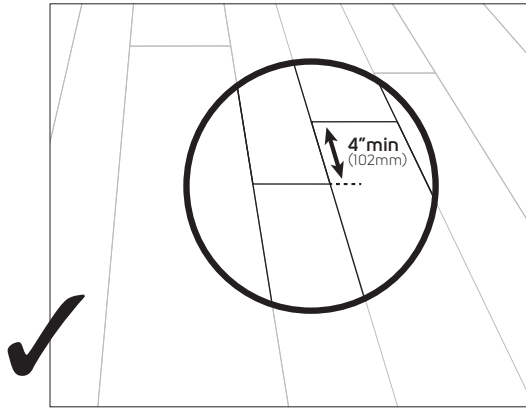

Installation Guidelines

FreeLength Stone

Art Select

Each box of 3.34m² (36sq.ft.) contains 36 tiles, all 6" (152.4mm) wide, in the following quantities.

FreeLength products have a single width, 6" (152.4mm) and differing lengths. When installed with a staggered joint (see diagram below), this will give a more random pattern effect on the floor.

(Please see over for our installation tips)

Please follow the tips below to help you achieve a random pattern effect on your floor.

Tip 1

Joints should be a minimum of 4" (102 mm) apart.

Tip 2

Always lay different sizes next to each other, do not fit all long lengths or all short lengths together. This could lead to fitting issues at the end of the installation.