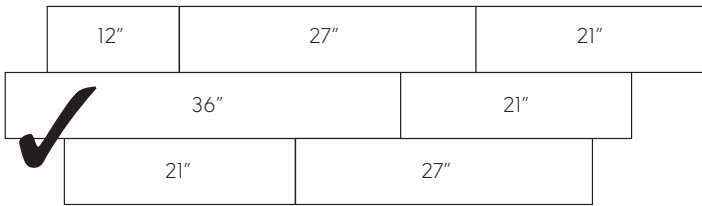

Installation Guidelines

FreeLength Stone

Art Select

Each box of 3.34m² (36sq.ft.) contains 36 tiles, all 6" (152.4mm) wide, in the following quantities.

FreeLength products have a single width, 6" (152.4mm) and differing lengths. When installed with a staggered joint (see diagram below), this will give a more random pattern effect on the floor.

(Please see over for our installation tips)

Please follow the tips below to help you achieve a random pattern effect on your floor.

Tip 1

Joints should be a minimum of 4" (102 mm) apart.

Tip 2

Always lay different sizes next to each other, do not fit all long lengths or all short lengths together. This could lead to fitting issues at the end of the installation.

Tip 3

Install using one box at a time to ensure all sizes are used up.