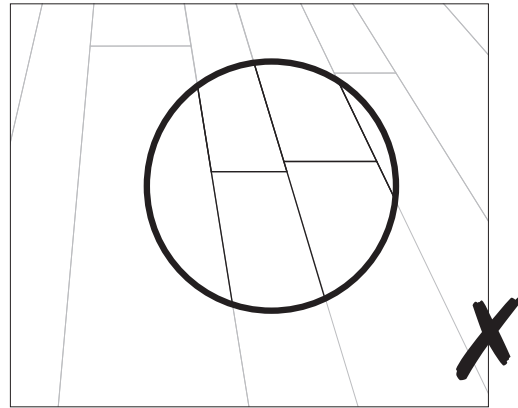

Installation Guidelines

FreeLength Stone

Art Select

Each box of 3.34m² (36sq.ft.) contains 36 tiles, all 6" (152.4mm) wide, in the following quantities.

FreeLength products have a single width, 6" (152.4mm) and differing lengths. When installed with a staggered joint (see diagram below), this will give a more random pattern effect on the floor.

(Please see over for our installation tips)

Please follow the tips below to help you achieve a random pattern effect on your floor.

Tip 1

Joints should be a minimum of 4" (102 mm) apart.

Tip 2

Always lay different sizes next to each other, do not fit all long lengths or all short lengths together. This could lead to fitting issues at the end of the installation.