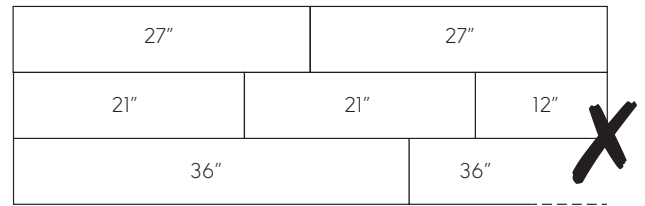

Installation Guidelines

FreeLength Stone

Art Select

Each box of 3.34m² (36sq.ft.) contains 36 tiles, all 6" (152.4mm) wide, in the following quantities.

FreeLength products have a single width, 6" (152.4mm) and differing lengths. When installed with a staggered joint (see diagram below), this will give a more random pattern effect on the floor.

(Please see over for our installation tips)

Please follow the tips below to help you achieve a random pattern effect on your floor.

Tip 1

Joints should be a minimum of 4" (102 mm) apart.

Tip 2

Always lay different sizes next to each other, do not fit all long lengths or all short lengths together. This could lead to fitting issues at the end of the installation.