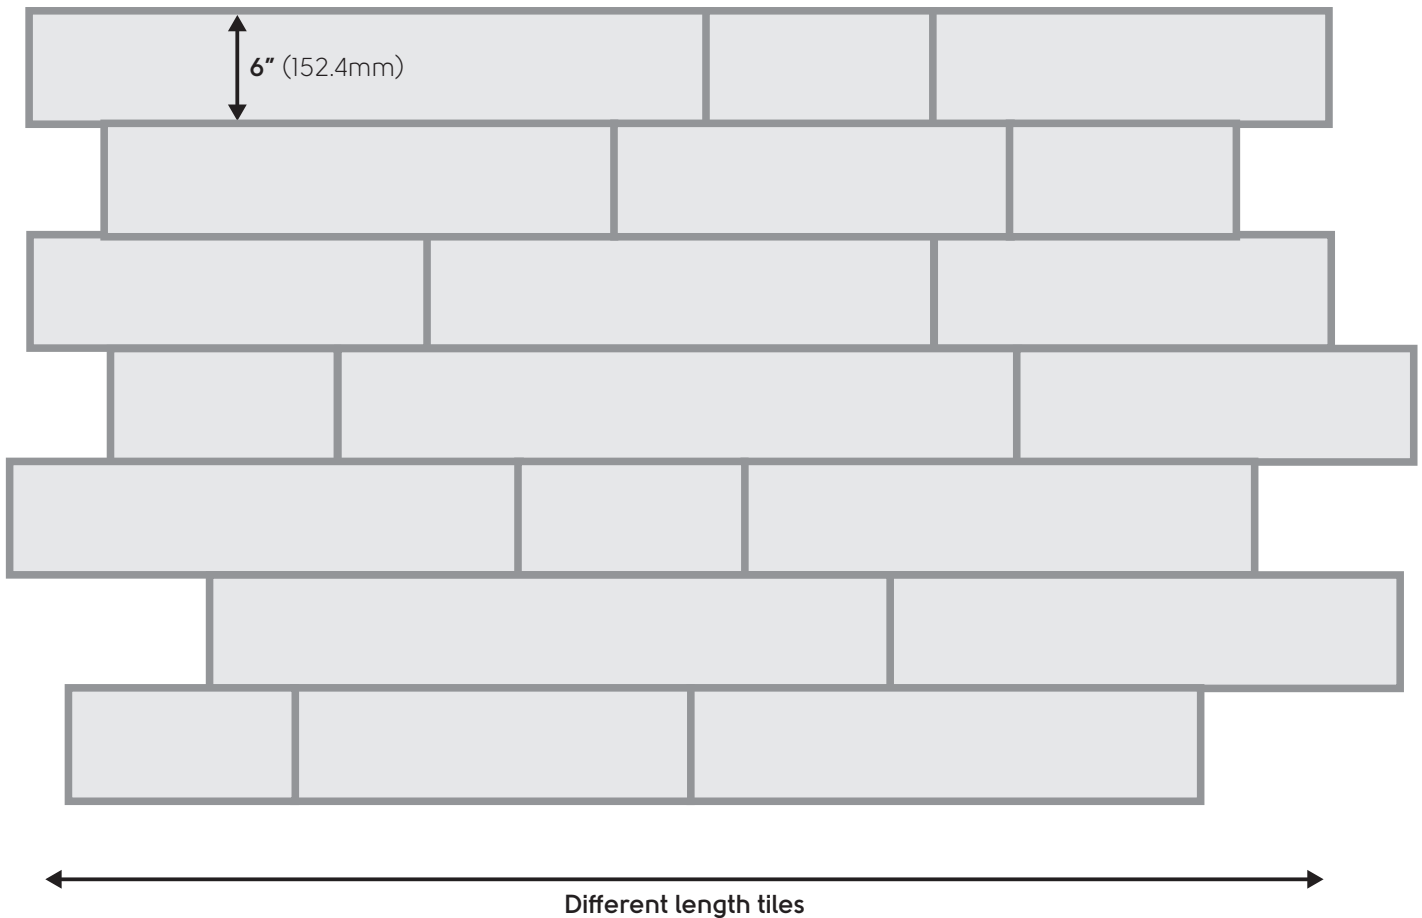

Installation Guidelines

FreeLength Stone

Art Select

Each box of 3.34m² (36sq.ft.) contains 36 tiles, all 6" (152.4mm) wide, in the following quantities.

FreeLength products have a single width, 6" (152.4mm) and differing lengths. When installed with a staggered joint (see diagram below), this will give a more random pattern effect on the floor.

(Please see over for our installation tips)

Please follow the tips below to help you achieve a random pattern effect on your floor.

Tip 1

Joints should be a minimum of 4" (102 mm) apart.

Tip 2

Always lay different sizes next to each other, do not fit all long lengths or all short lengths together. This could lead to fitting issues at the end of the installation.