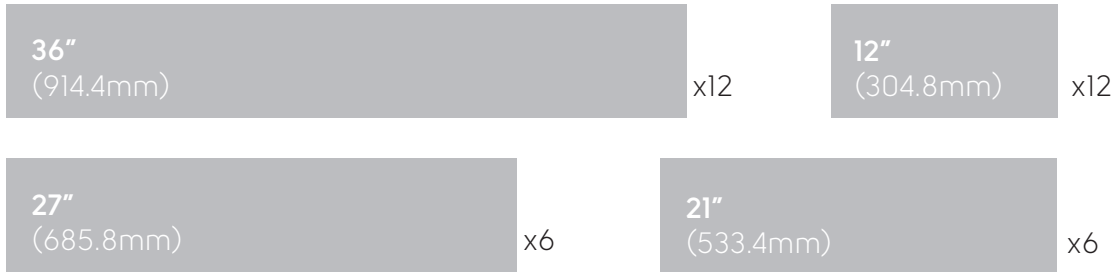

Installation Guidelines

FreeLength Stone

Art Select

Each box of 3.34m² (36sq.ft.) contains 36 tiles, all 6" (152.4mm) wide, in the following quantities.

FreeLength products have a single width, 6" (152.4mm) and differing lengths. When installed with a staggered joint (see diagram below), this will give a more random pattern effect on the floor.

(Please see over for our installation tips)

Please follow the tips below to help you achieve a random pattern effect on your floor.

Tip 1

Joints should be a minimum of 4" (102 mm) apart.

Tip 2

Always lay different sizes next to each other, do not fit all long lengths or all short lengths together. This could lead to fitting issues at the end of the installation.