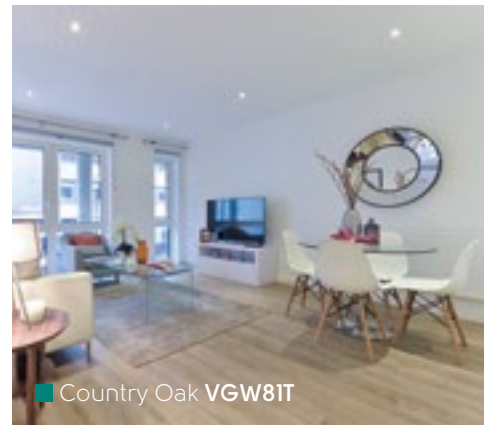

The design team at Dolphin Living wanted to create a contemporary environment that is practical, beautiful and easy to maintain, using a light colour palette to achieve this. The natural wood offering available in Karndean's Van Gogh range helped to enhance this whilst creating a homely, yet elegant feel to the interior.

The look

Partnering with Barratt Homes, this chosen styling route was incorporated across the two developments: Hopkin Street in Soho and Gorleston Street in West Kensington.

The Hopkin Street development was constructed from a highly sustainable development of 78 apartments. The building also offers a street level retail and restaurant space and a tenants' roof terrace garden for a real community feel. Designed to have a light and airy feel, each apartment is fitted with Van Gogh Country Oak with its rustic appearance of unfinished timbers in a cool mid-brown shade. Large windows allow light to flood the open plan living rooms, highlighting the attractive knot and grain details of the flooring for a warm elegant atmosphere.

Gorleston Street, a development of 29 apartments offers tenants well thought out open plan living spaces that have been designed with a neutral colour palette and natural textures to give a fresh feel that links the interior to the outside environment. Van Gogh French Oak has been installed throughout the apartments, offering a practical yet sophisticated floor with subtle light blond tones and realistic oak textures.

French Oak VGW85T

French Oak VGW85T

Country Oak VGW81T

Country Oak VGW81T

Products specified:

Van Gogh

	Standard	Result
 Size	EN ISO 24342	1219.2 mm x 177.8 mm
 Thickness	EN ISO 24346	3.0 mm
 Wear layer	EN ISO 24340	0.55 mm
Guarantee*	Light industrial Commercial Residential	15 years 15 years Lifetime guarantee
 Bevelled edge		Micro